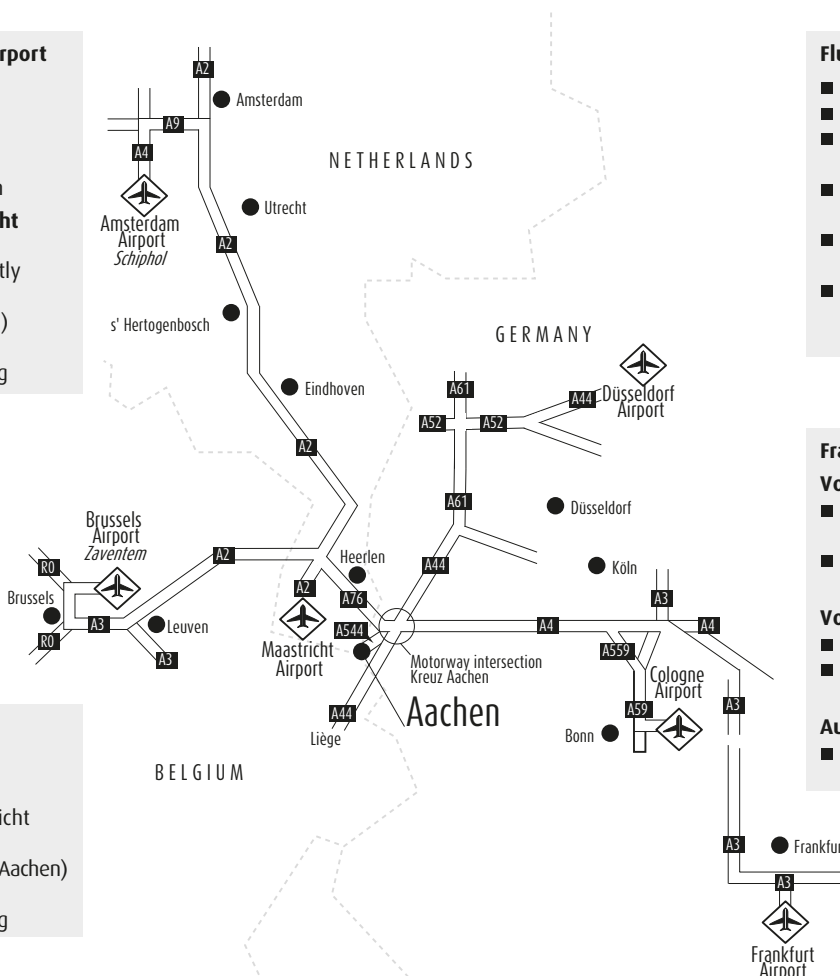

Google Maps Directions

Amsterdam or Maastricht Airport

From Amsterdam

- A4 towards Amsterdam
- 1st motorway intersection
A9 towards Utrecht
- Next motorway intersection

From (Amsterdam) Maastricht

- A2 towards Eindhoven
- Motorway intersection shortly
before Maastricht
A76 Heerlen/Aken (Aachen)
cross German border
- 1st exit Aachen-Laurensberg

Brussels Airport

- A3 towards Liège/Luik
- Motorway intersection
A2 towards Leuven/Maastricht
- 2nd motorway intersection
A76 towards Heerlen/Aken (Aachen)
cross German border
- 1st exit Aachen-Laurensberg

Flughafen Düsseldorf

- Abfahrt Alle Richtungen
- A44 Richtung Mönchengladbach
- Autobahnkreuz Neersen
- A52 Richtung Mönchengladbach
- Autobahnkreuz Mönchengladbach
- A61 Richtung Köln/Koblenz
- Autobahnkreuz Jackerath
- A44 Richtung Aachen
- Autobahnkreuz Aachen
- A4 Richtung Heerlen
zweite Abfahrt Aachen-Laurensberg

Autobahnkreuz Aachen

- A4 Richtung Heerlen
zweite Ausfahrt Aachen-Laurensberg